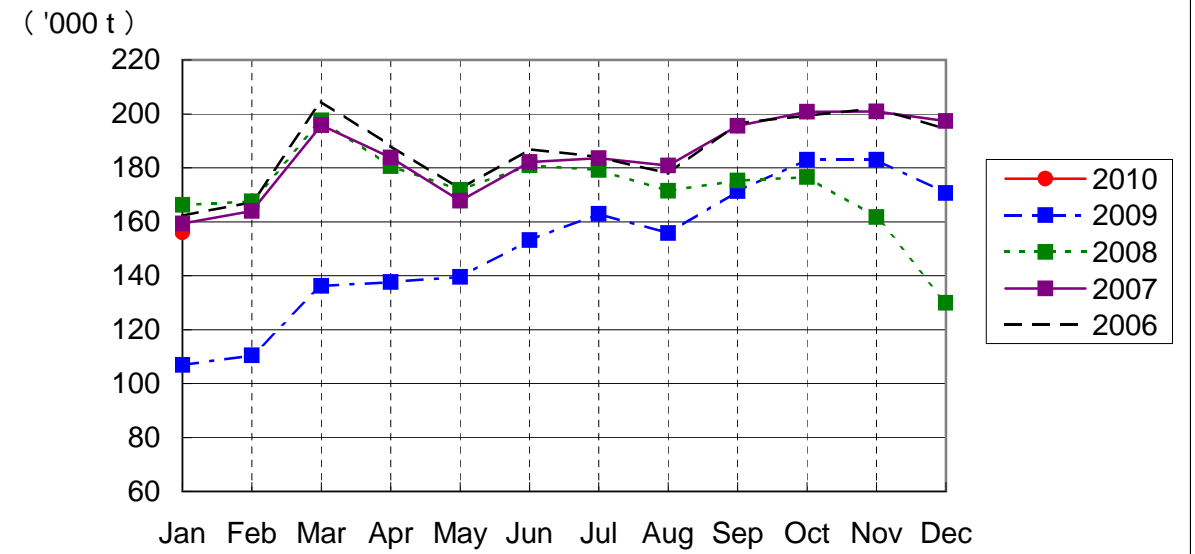

CARGO
(International)