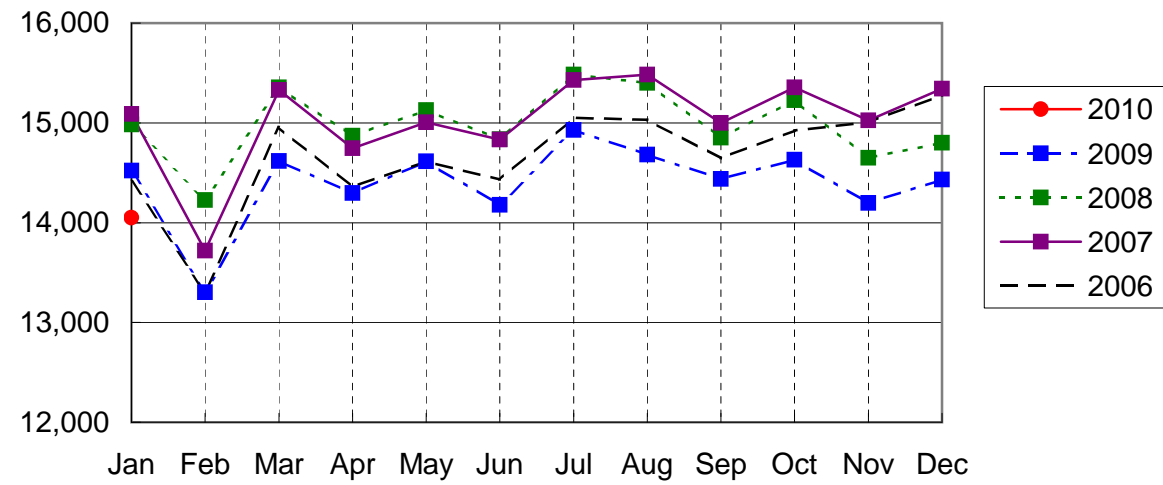

AIRCRAFT MOVEMENTS
(International)