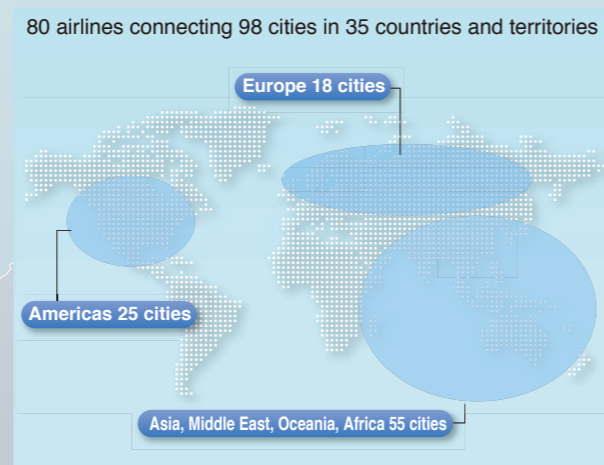

Airlines Operating at Narita

As of April 2013

Domestic Routes

6 airlines connecting 14 cities

As of July 2013

Airlines & Destinations

80 airlines connecting 98 cities in 35 countries and territories

As of April 2013