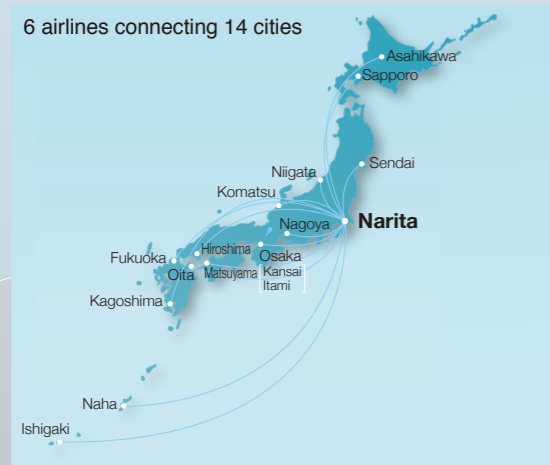

Airlines Operating at Narita

As of April 2013

Domestic Routes

6 airlines connecting 14 cities

As of July 2013

Airlines & Destinations

80 airlines connecting 98 cities in 35 countries and territories

As of April 2013