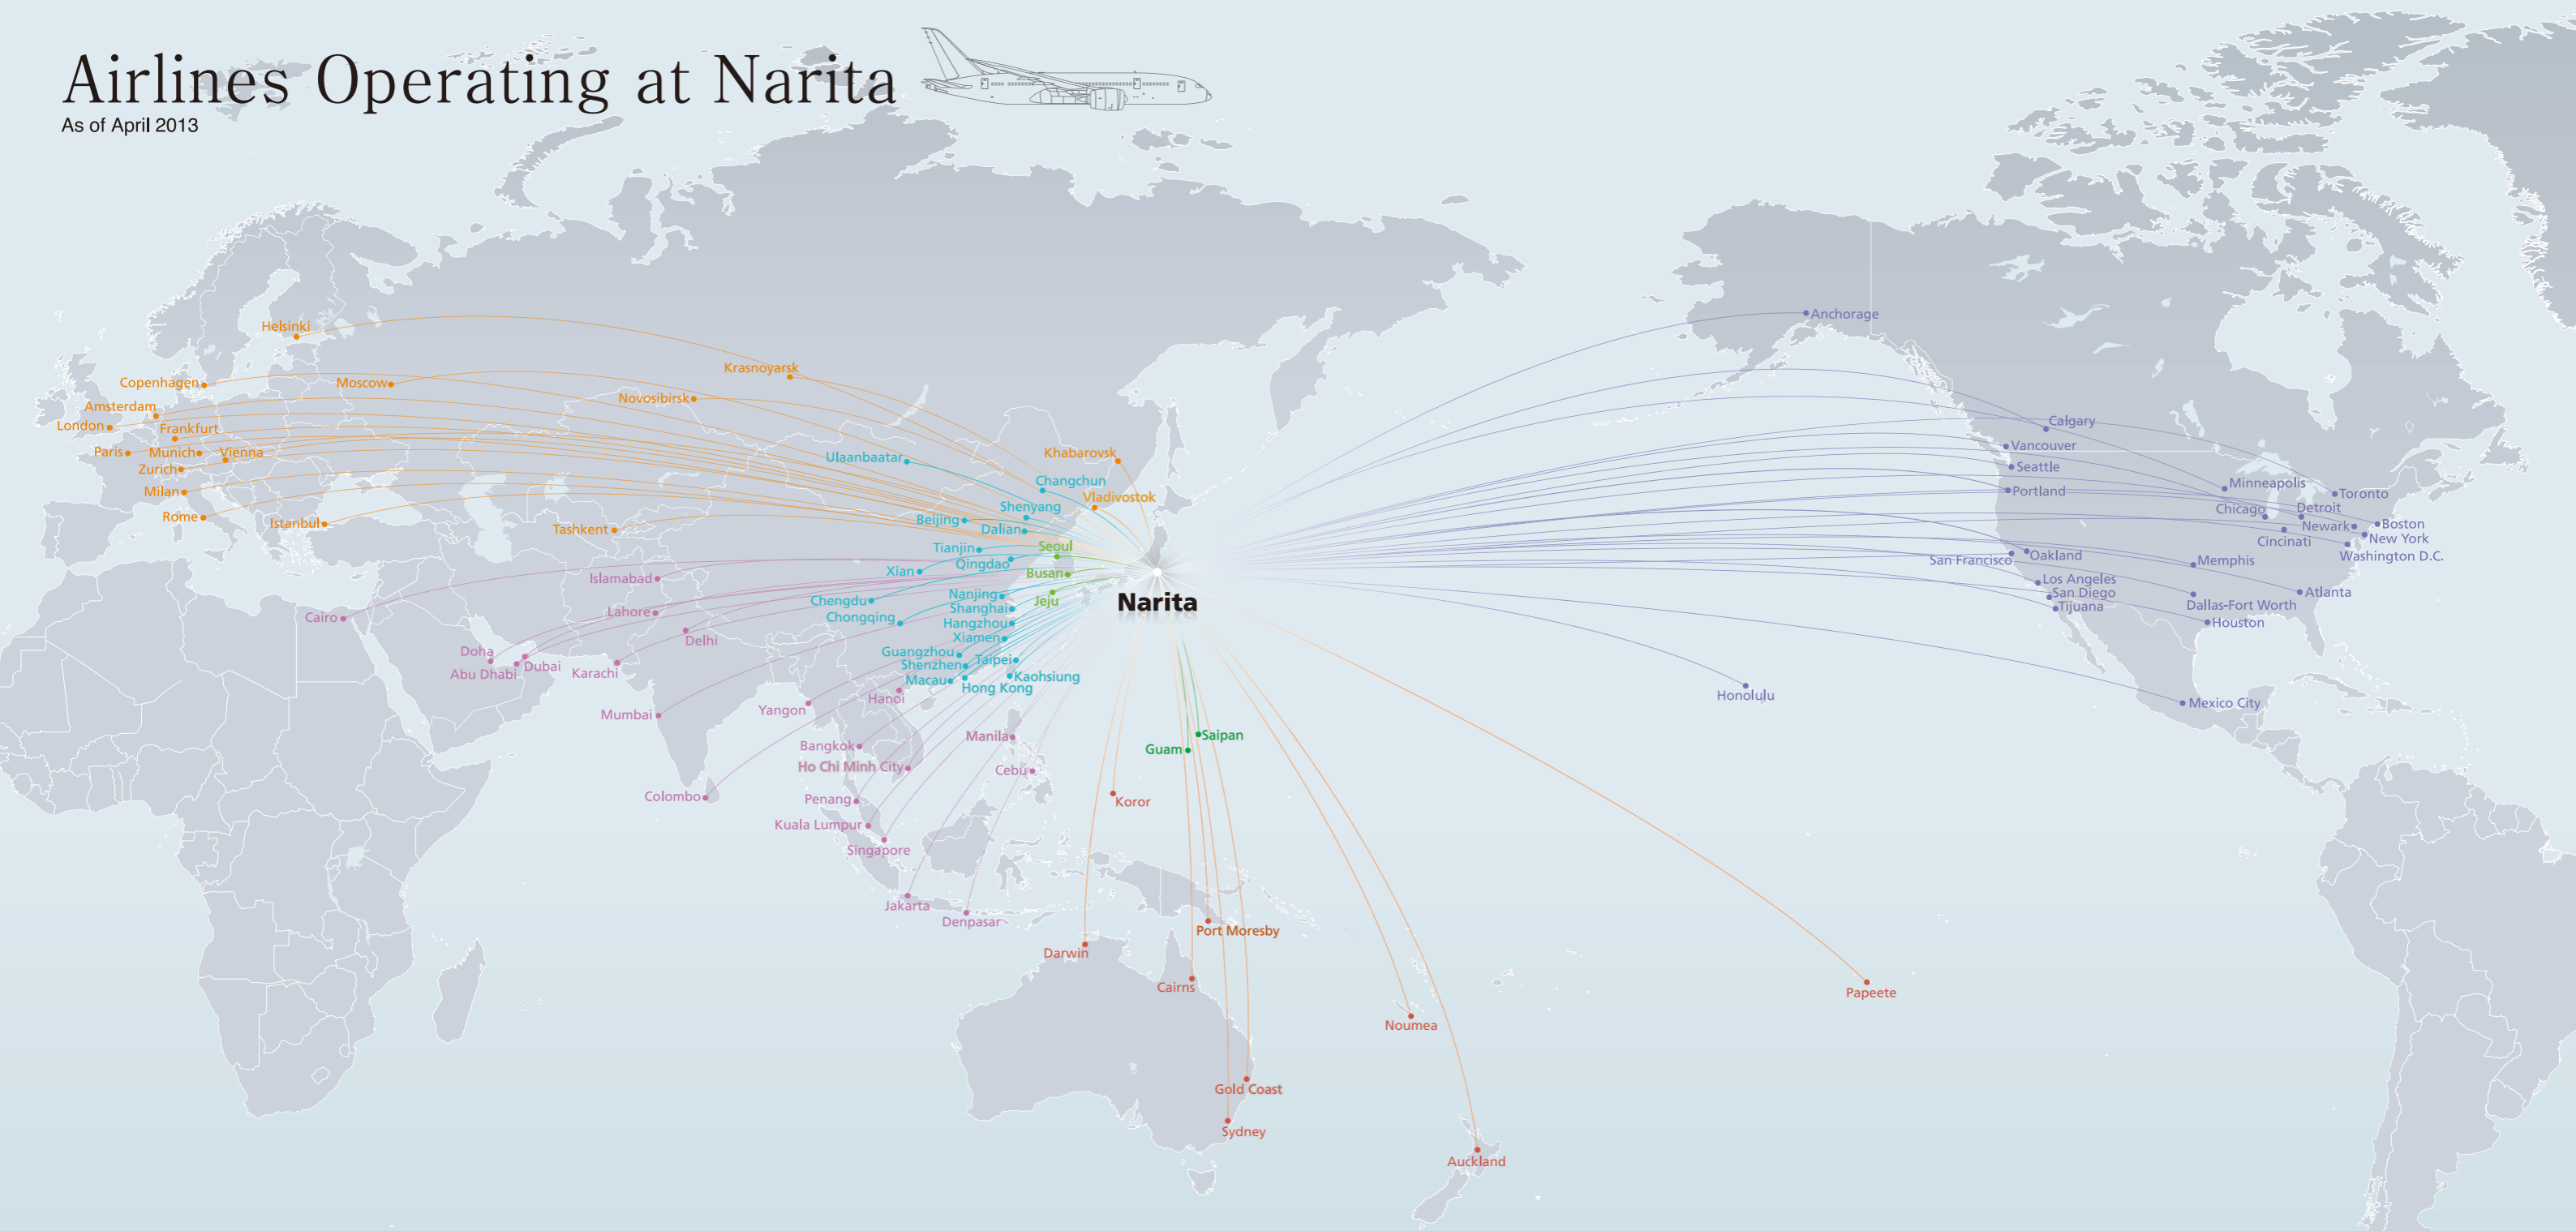

Airlines Operating at Narita

As of April 2013

Domestic Routes

6 airlines connecting 14 cities

As of July 2013

Airlines & Destinations

80 airlines connecting 98 cities in 35 countries and territories

As of April 2013

Outbound Passenger Statistics (Fiscal 2012)